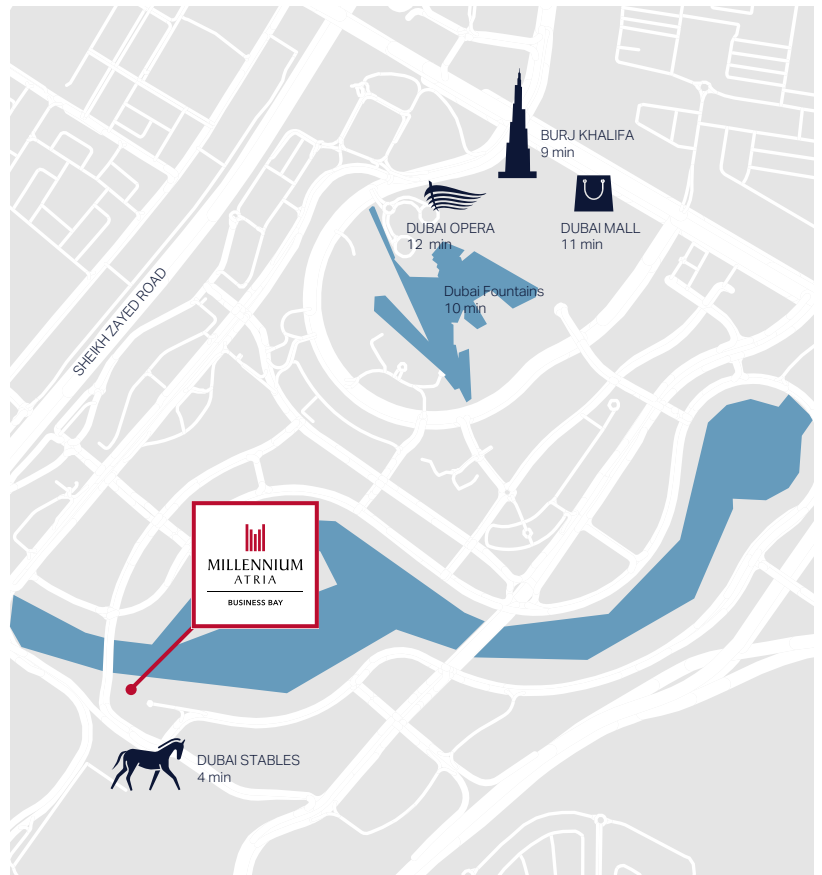

REGISTER NOW